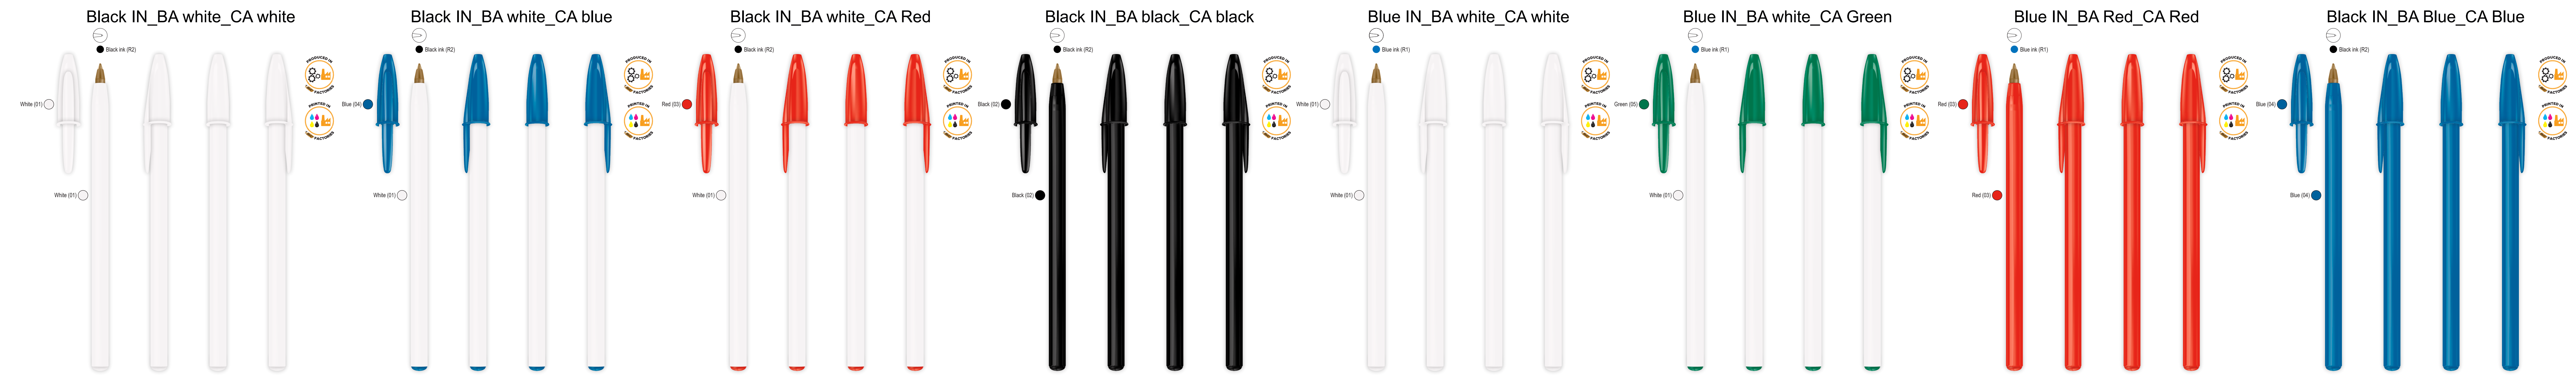

SCREEN PRINTING  
Clip centered: 20 x 55 mm.  
2 colours

SCREEN PRINTING  
Clip centered: 20 x 55 mm.  
1 colour