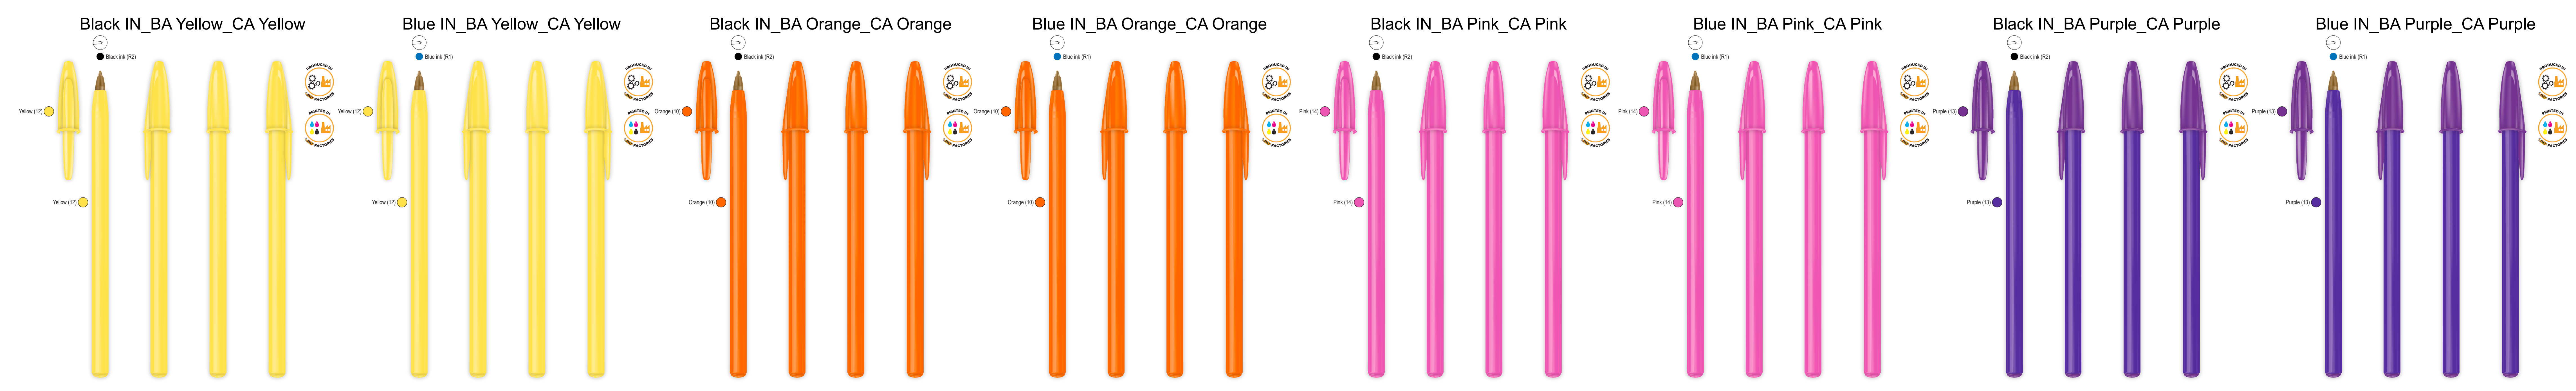

SCREEN PRINTING  
Clip centered: 20 x 55 mm.  
2 colours

SCREEN PRINTING  
Clip centered: 20 x 55 mm.  
1 colour