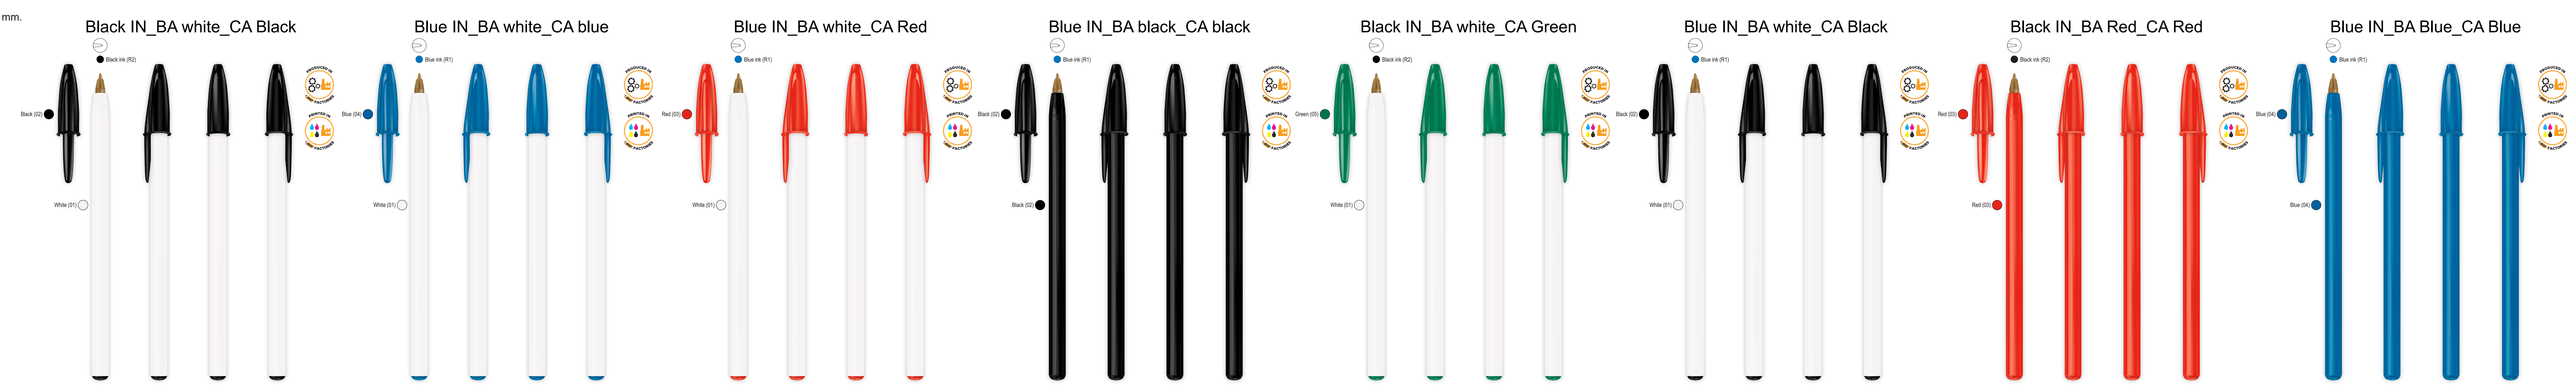

SCREEN PRINTING  
Clip centered: 20 x 55 mm.  
2 colours

SCREEN PRINTING  
Clip centered: 20 x 55 mm.  
1 colour