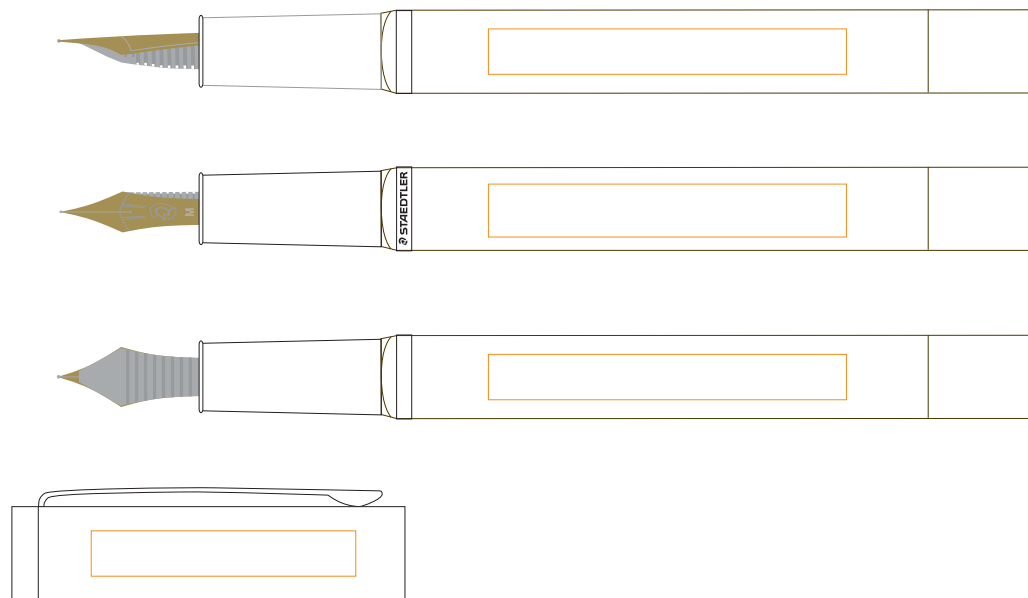

474 W

Lasergravur

35x6 mm

Lasergravur / laser imprint: 50x6 mm